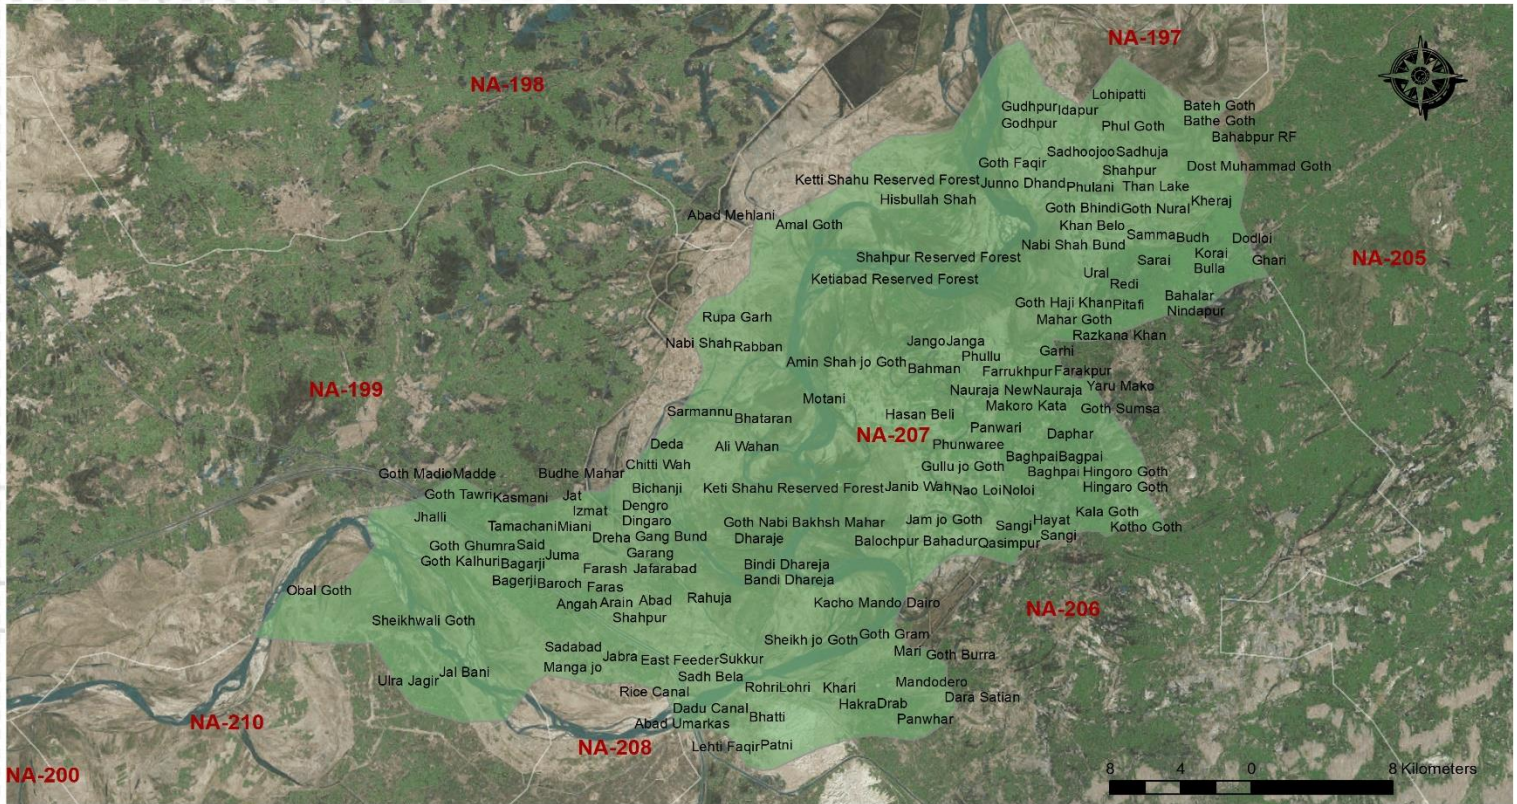

## NA-207 SUKKUR-II

## SINDH

**CONSTITUENCY  
POPULATION**

**756,492**